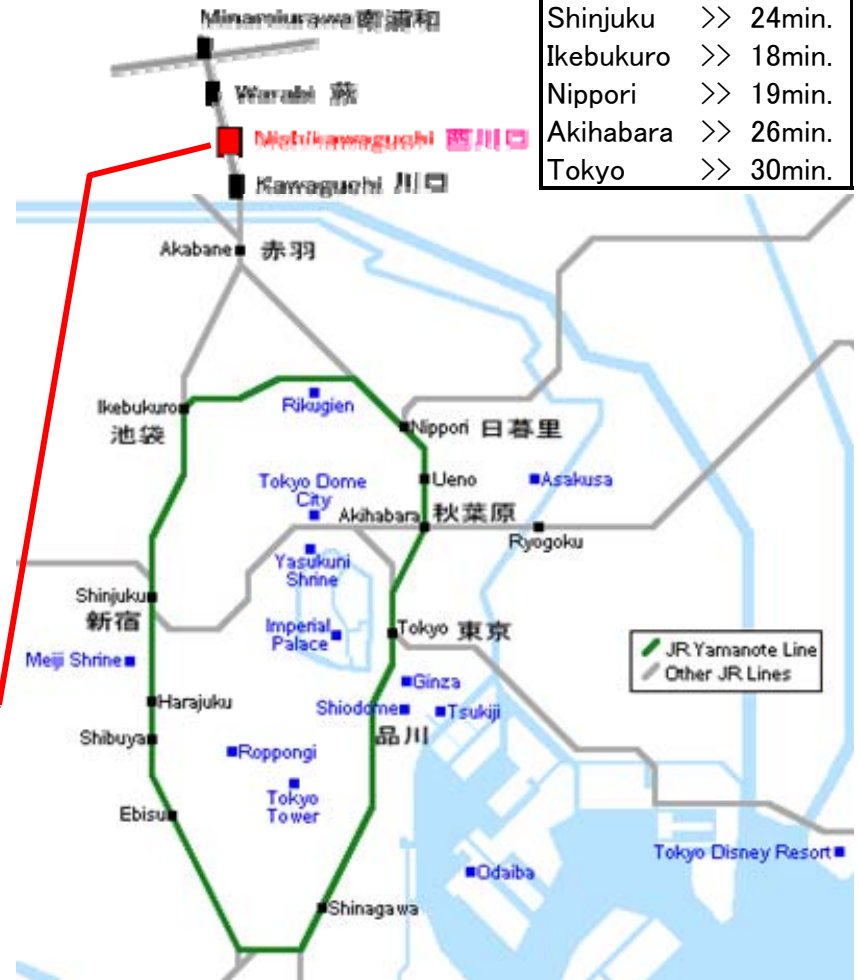

# I-Helperschool

3-14-21-201, Namiki,  
Kawaguchi-city, Saitama

Contact: Mr. Yamamoto  
or Mr. Inoue  
TEL 0120-538-533

## Access Map

3 minute-walk from JR Nishikawaguchi St.,  
2 stops from Akabane St.

Time to JR Nishikawaguchi Station (Keihintohoku Line)	
Shinjuku	>> 24min.
Ikebukuro	>> 18min.
Nippori	>> 19min.
Akihabara	>> 26min.
Tokyo	>> 30min.